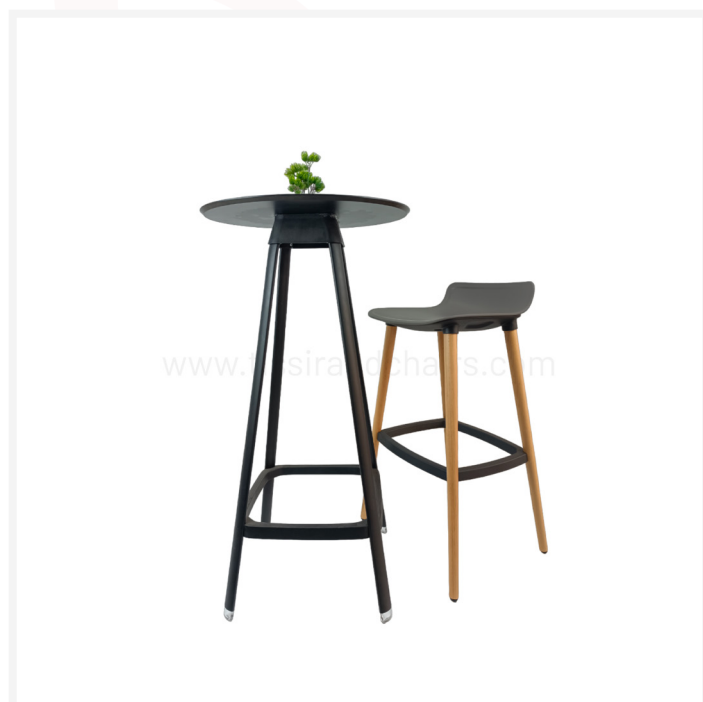

Banquette

Banquette Q5 Tapissée 3 places

Banquette Logan en polypropylène 3 places

Banquette VICENZA 3 places

Table

Table TIPPER rectangulaire pliable

- 150 cm / 60 cm , 160 cm / 60 cm , 180 cm / 60 cm

Table Model Tapas

A large, faint, dark blue graphic of a chair backrest is centered in the background. It features two vertical posts, a horizontal seat bar, and two curved base supports. Overlaid on the central vertical post is a red rectangular frame with a small green vertical bar inside it, and a green horizontal bar with a small notch at its center, positioned just above the seat bar.